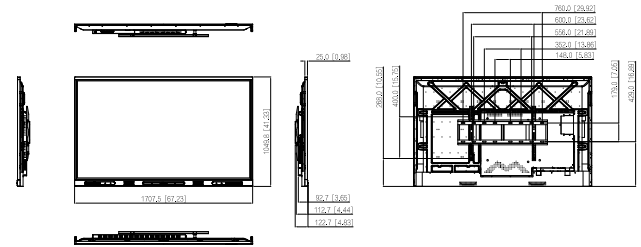

Installation	Wall mount; mobile bracket
Packing List	Smart interactive whiteboard × 1 Power cord × 1 Passive stylus pen × 2 HDMI cabel × 1 Quick start guide × 1 Wall mount bracket (already installed on the whiteboard) × 1 Accessory package × 1 Remote control × 1 Legal and Regulatory Information × 1
Certification	
Certifications	CE, Engery Star, ROHS, REACH, WEEE