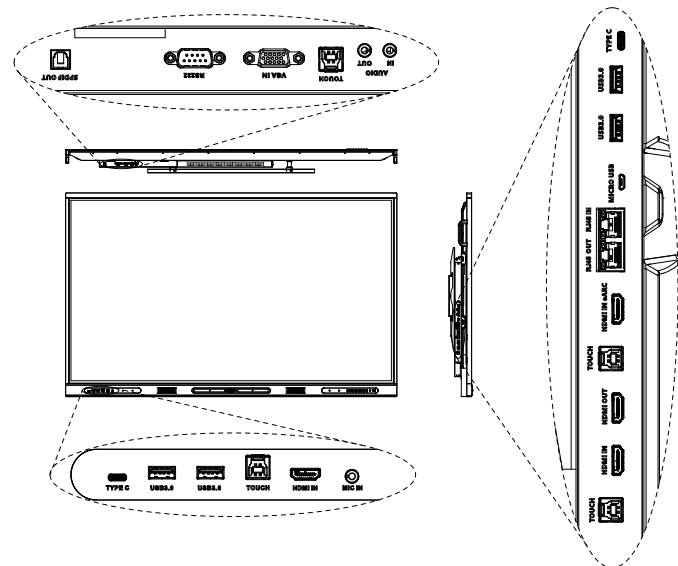

Installation	Wall mount; mobile bracket
Packing List	Smart interactive whiteboard × 1 Power cord × 1 Passive stylus pen × 2 HDMI cabel × 1 Quick start guide × 1 Wall mount bracket (already installed on the whiteboard) × 1 Accessory package × 1 Remote control × 1 Legal and Regulatory Information × 1
Certification	
Certifications	CE, Engery Star, ROHS, REACH, WEEE

75 inch

86 inch

**Panels**

65/75/86 inch

**Installation**

**Dimensions (mm[inch])**

65 inch

Rev 002.000 © 2023 Dahua. All rights reserved. Design and specifications are subject to change without notice. The images, specifications and information mentioned in the document are only for reference, and might differ from the actual product.