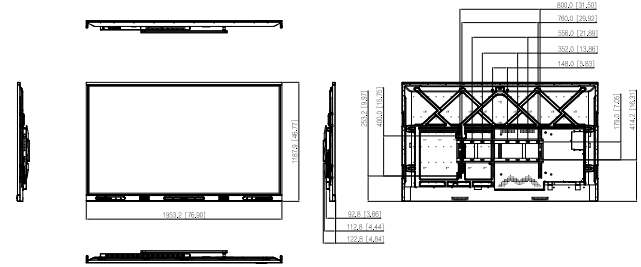

Installation	Wall mount; mobile bracket
Packing List	Smart interactive whiteboard × 1 Power cord × 1 Passive stylus pen × 2 HDMI cabel × 1 Quick start guide × 1 Wall mount bracket (already installed on the whiteboard) × 1 Accessory package × 1 Remote control × 1 Legal and Regulatory Information × 1
Certification	
Certifications	CE, Engery Star, ROHS, REACH, WEEE

75 inch

Panels

Installation

Dimensions (mm[inch])

Rev 002.000 © 2023 Dahua. All rights reserved. Design and specifications are subject to change without notice. The images, specifications and information mentioned in the document are only for reference, and might differ from the actual product.