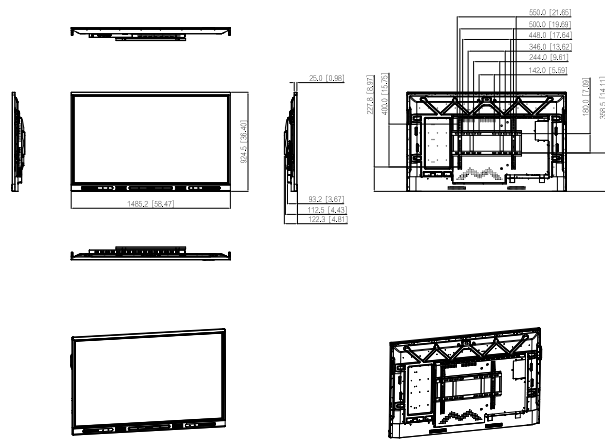

### General

Power Supply	100–240 VAC, 50/60 Hz
Power Consumption	65-inch: 120 W(typ.); 240 W(max.) 75-inch: 150 W(typ.); 300 W(max.) 86-inch: 250 W(typ.); 450 W(max.)
Standby Power Consumption	≤0.5 W
Operating Temperature	0 °C to +40 °C (+32 °F to +104 °F)
Storage Temperature	–10 °C to +50 °C (+14 °F to +122 °F)
Operating Humidity	10%–90% (RH)
Storage Humidity	10%–90% (RH)
Product Material	Metal
Glass	4 mm Anti-dazzle tempered glass
Casing Color (Frame/Rear)	Bottom/top: Silver; left/right: black; back: black
Product Dimensions	65-inch: 1,485.2 mm × 93.0 mm × 924.5 mm (58.47" × 3.66" × 36.40") 75-inch: 1,707.5 mm × 93.0 mm × 1,050.0 mm (67.22" × 3.66" × 41.34") 86-inch: 1,953.2 mm × 93.0 mm × 1,187.9 mm (76.90" × 3.66" × 46.77")
Packaging Dimensions	65-inch: 1,580.0 mm × 200.0 mm × 1030.0 mm (62.20" × 7.87" × 40.55") 75-inch: 1,800.0 mm × 200.0 mm × 1,165.0 mm (70.87" × 7.87" × 45.87") 86-inch: 2,050.0 mm × 200.0 mm × 1,310.0 mm (80.71" × 7.87" × 51.57")
Net Weight	65-inch: 40 kg (88.19 lb) 75-inch: 52 kg (114.64 lb) 86-inch: 68 kg (149.92 lb)
Gross Weight	65-inch: 50 kg (110.23 lb) 75-inch: 65 kg (143.30 lb) 86-inch: 82 kg (180.78 lb)
Holes Distance	65-inch: 500 mm × 400 mm (19.69" × 15.75") 75-inch: 600 mm × 400 mm (23.62" × 15.75") 86-inch: 800 mm × 400 mm (31.50" × 15.75")

75 inch

86 inch

**Panels**

65/75/86 inch

**Installation**

**Dimensions (mm[inch])**

65 inch

Rev 002.000 © 2023 Dahua. All rights reserved. Design and specifications are subject to change without notice. The images, specifications and information mentioned in the document are only for reference, and might differ from the actual product.