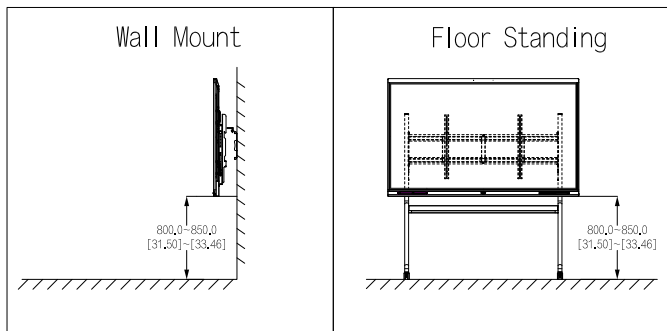

### General

Power Supply	100–240 VAC, 50/60 Hz
Power Consumption	65-inch: 120 W(typ.); 240 W(max.) 75-inch: 150 W(typ.); 300 W(max.) 86-inch: 250 W(typ.); 450 W(max.)
Standby Power Consumption	≤0.5 W
Operating Temperature	0 °C to +40 °C (+32 °F to +104 °F)
Storage Temperature	–10 °C to +50 °C (+14 °F to +122 °F)
Operating Humidity	10%–90% (RH)
Storage Humidity	10%–90% (RH)
Product Material	Metal
Glass	4 mm Anti-dazzle tempered glass
Casing Color (Frame/Rear)	Bottom/top: Silver; left/right: black; back: black
Product Dimensions	65-inch: 1,485.2 mm × 93.0 mm × 924.5 mm (58.47" × 3.66" × 36.40") 75-inch: 1,707.5 mm × 93.0 mm × 1,050.0 mm (67.22" × 3.66" × 41.34") 86-inch: 1,953.2 mm × 93.0 mm × 1,187.9 mm (76.90" × 3.66" × 46.77")
Packaging Dimensions	65-inch: 1,580.0 mm × 200.0 mm × 1030.0 mm (62.20" × 7.87" × 40.55") 75-inch: 1,800.0 mm × 200.0 mm × 1,165.0 mm (70.87" × 7.87" × 45.87") 86-inch: 2,050.0 mm × 200.0 mm × 1,310.0 mm (80.71" × 7.87" × 51.57")
Net Weight	65-inch: 40 kg (88.19 lb) 75-inch: 52 kg (114.64 lb) 86-inch: 68 kg (149.92 lb)
Gross Weight	65-inch: 50 kg (110.23 lb) 75-inch: 65 kg (143.30 lb) 86-inch: 82 kg (180.78 lb)
Holes Distance	65-inch: 500 mm × 400 mm (19.69" × 15.75") 75-inch: 600 mm × 400 mm (23.62" × 15.75") 86-inch: 800 mm × 400 mm (31.50" × 15.75")

75 inch

86 inch

**Panels**

65/75/86 inch

**Installation**

**Dimensions (mm[inch])**

65 inch

Rev 002.000 © 2023 Dahua. All rights reserved. Design and specifications are subject to change without notice. The images, specifications and information mentioned in the document are only for reference, and might differ from the actual product.